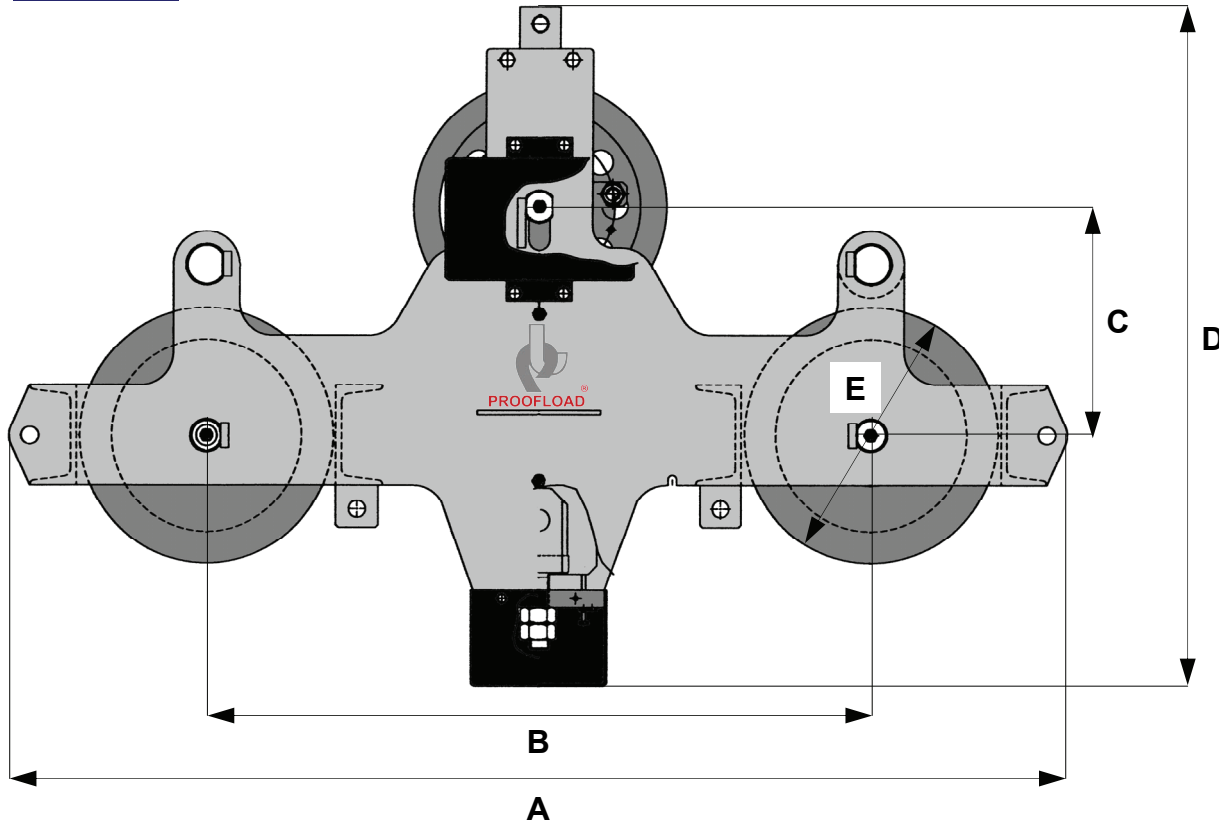

SIDE VIEW

TOP VIEW

**PROOFLOAD Tensiometers for
Running Line Force Measurement.
Sizes available from 13 up to 90mm**

Capacities and dimensions

Sizes are in mm

Type Size.	A	B	C	D	E	F	Wire Rope ø	Weight Kg.
I	700	400	125	310	160	145	12 - 19	20
II	900	600	215	500	305	160	19 - 32	54
III	1280	800	275	755	305	330	33 - 45	142
IV	1820	1100	400	1160	480	285	45 - 64	422
V	1840	1100	382	1160	482	310	61 - 90	614