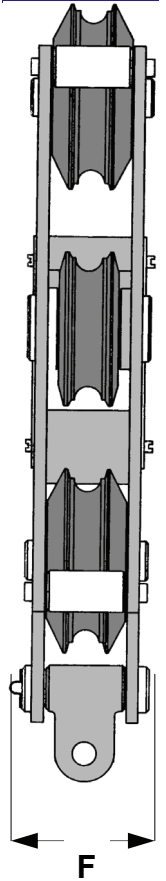

PROOFLOAD (Services) B.V.

Office: Hooghevelstraat 113
5349 AM OSS, the Netherlands
Telephone: +31 (0)412 646974
Fax: +31 (0)412 652340
E-mail: info@proofload.com
Website: www.proofload.com

PROOFLOAD®

TENSIOMETER SPECIFICATIONS

SIDE VIEW

TOP VIEW

**PROOFLOAD Tensiometers for
Running Line Force Measurement.
Sizes available from 13 up to 90mm**

Capacities and dimensions

Sizes are in mm

Type Size.	A	B	C	D	E	F	Wire Rope ø	Weight Kg.
I	700	400	125	310	160	145	12 - 19	20
II	900	600	215	500	305	160	19 - 32	54
III	1280	800	275	755	305	330	33 - 45	142
IV	1820	1100	400	1160	480	285	45 - 64	422
V	1840	1100	382	1160	482	310	61 - 90	614