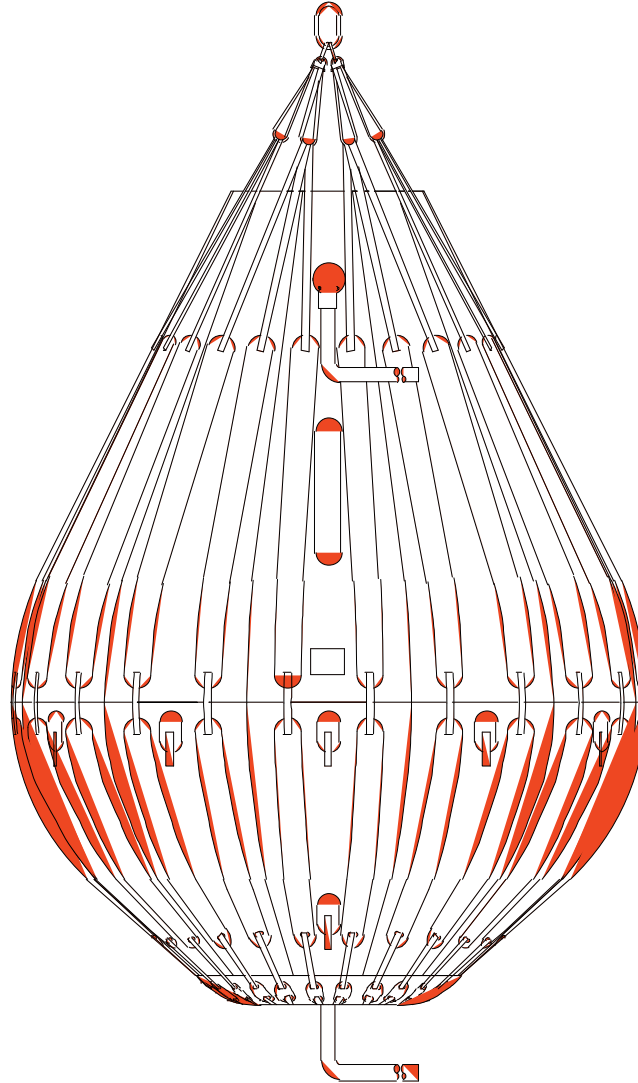

PROOFLOAD WATERBAG DIMENSIONS

Capacities and dimensions

Tonnes	Kgs	Size and weight for transport		Size filled In metres	
		Metres	Kgs	Diam.	Height
3	3000	0.9 x 0.9 x 0.7	80	2.2	3.0
5	5000	1.0 x 0.6 x 0.5	85	2.3	3.6
10	10000	1.1 x 1.0 x 0.8	110	2.6	5.6
12	12000	1.1 x 1.1 x 0.8	115	2.9	4.6
20	20000	1.2 x 1.1 x 0.9	210	3.7	6.1
35	35000	1.4 x 1.3 x 1.1	320	4.3	7.0
50	50000	1.6 x 1.4 x 1.1	480	4.6	8.5
100	100000	1.8 x 1.8 x 1.3	910	5.9	10.5